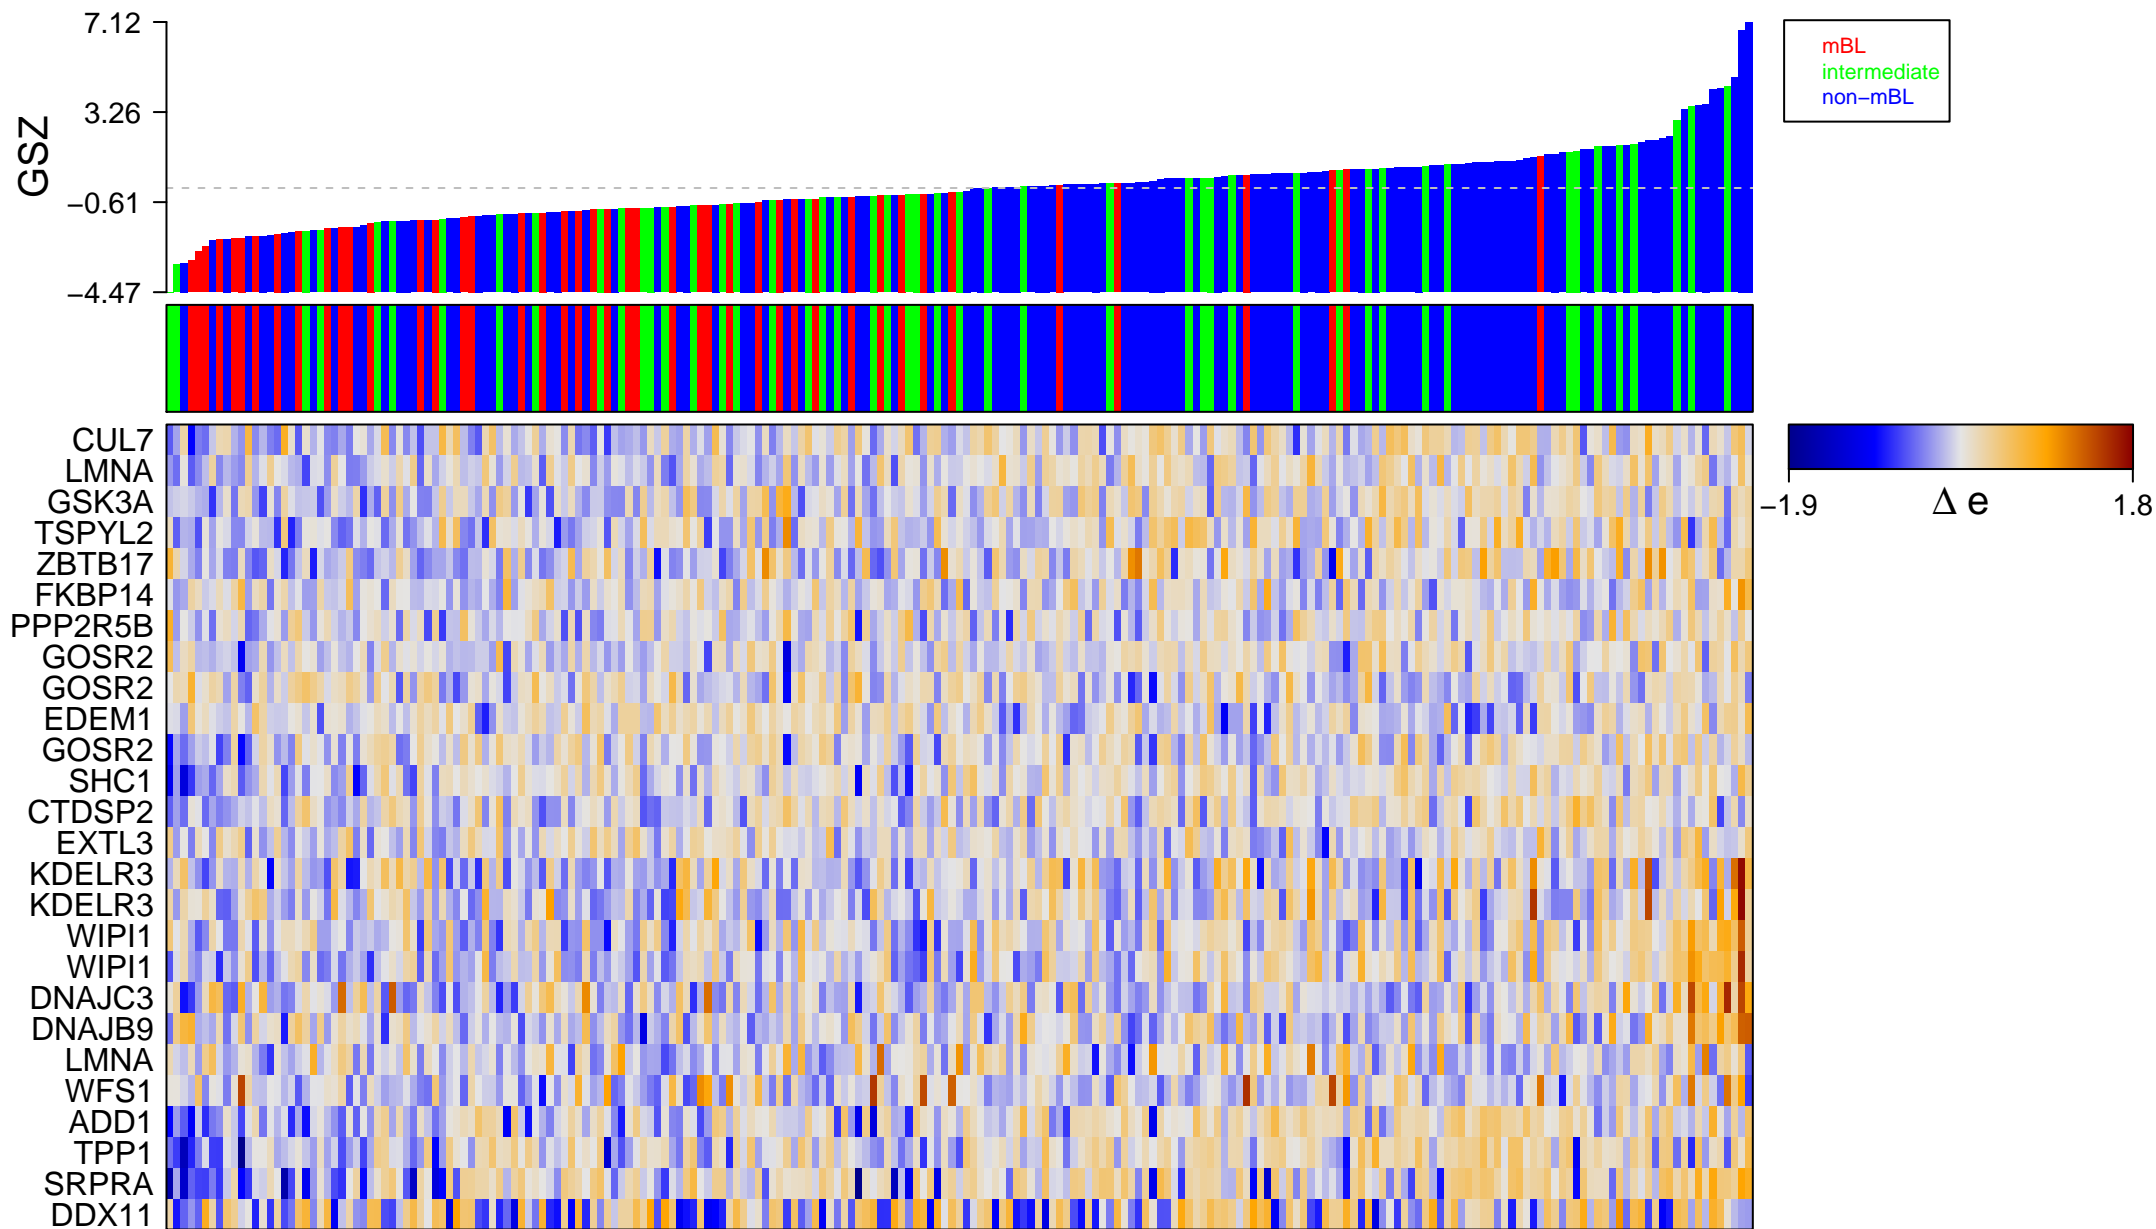

REACTOME_ACTIVATION_OF_CHAPERONE_GENES_BY_XBP1S

REACTOME_ACTIVATION_OF_CHAPERONE_GENES_BY_XBP1S

■ on
■ -
□ off

REACTOME_ACTIVATION_OF_CHAPERONE_GENES_BY_XBP1S