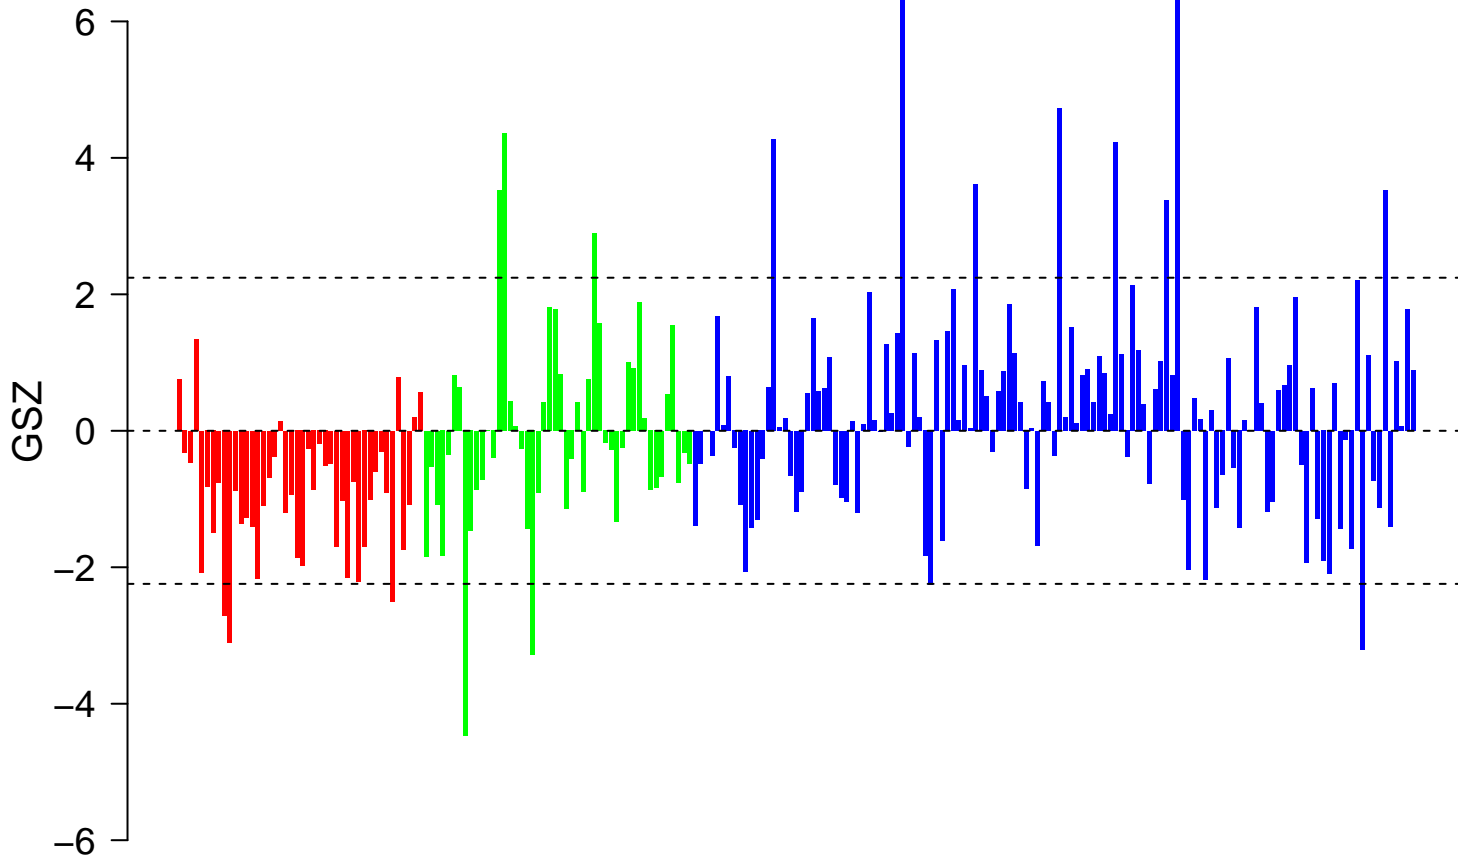

REACTOME_ACTIVATION_OF_CHAPERONE_GENES_BY_XBP1S

REACTOME_ACTIVATION_OF_CHAPERONE_GENES_BY_XBP1S

■ on
■ -
□ off

REACTOME_ACTIVATION_OF_CHAPERONE_GENES_BY_XBP1S